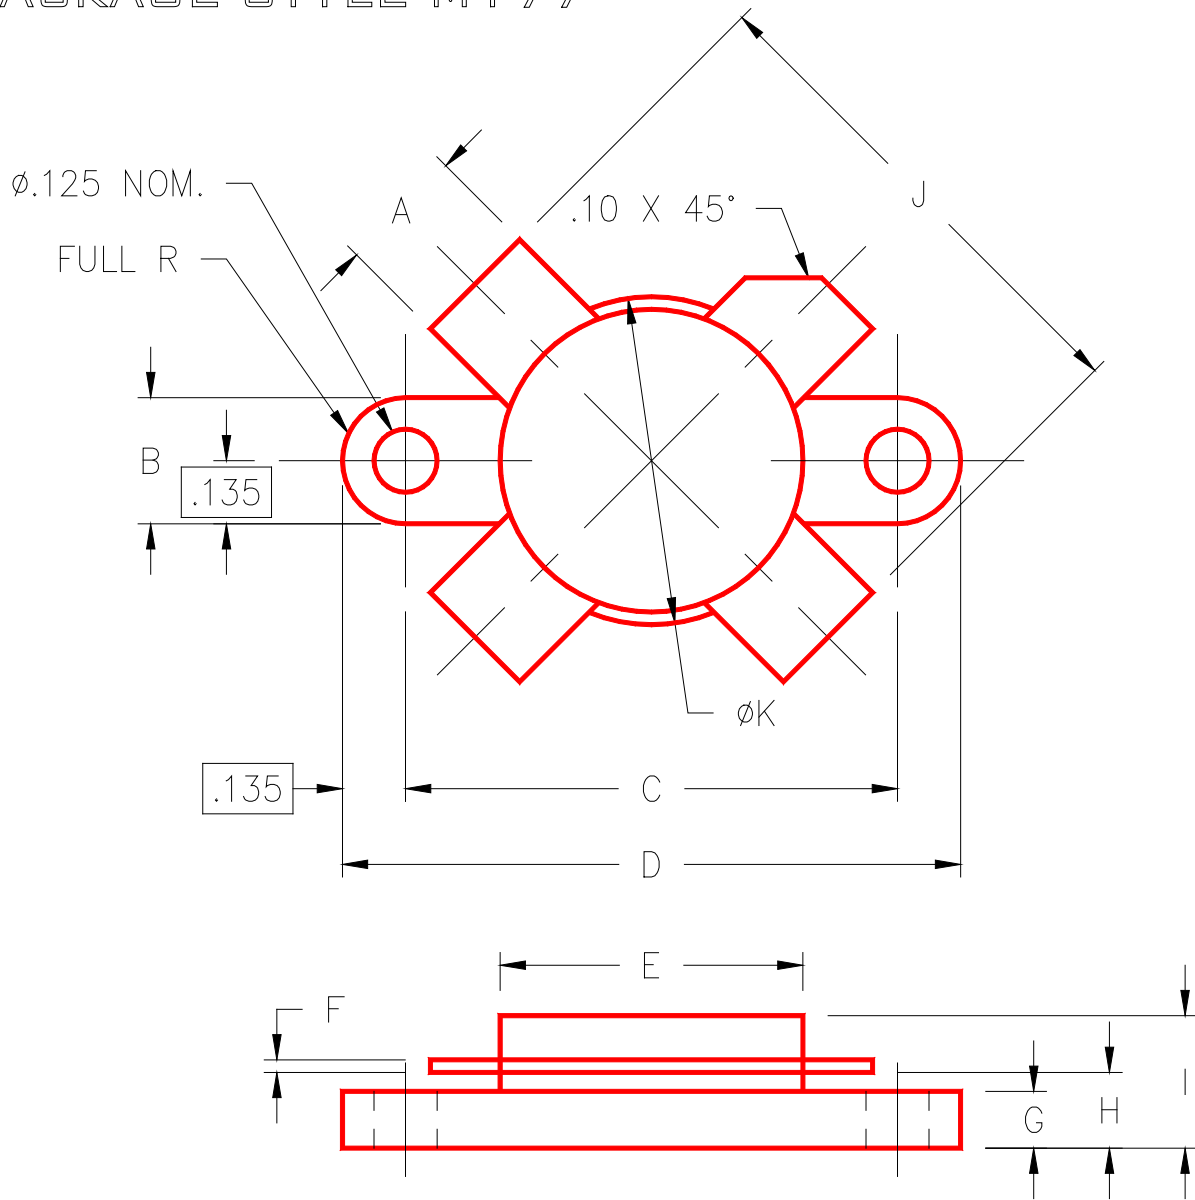

PACKAGE STYLE M177

	MINIMUM INCHES/MM	MAXIMUM INCHES/MM		MINIMUM INCHES/MM	MAXIMUM INCHES/MM
A	.225/5,72	.235/5,97	I		.280/7,11
B	.265/6,73	.275/6,96	J	1.080/27,43	1.120/28,45
C	.860/21,84	.870/22,10	K	.625/15,88	.635/16,13
D	1.130/28,70	1.140/28,96			
E	.545/13,84	.555/14,10			
F	.003/0,08	.007/0,18			
G	.100/2,54	.118/3,00			
H	.150/3,81	.170/4,32			