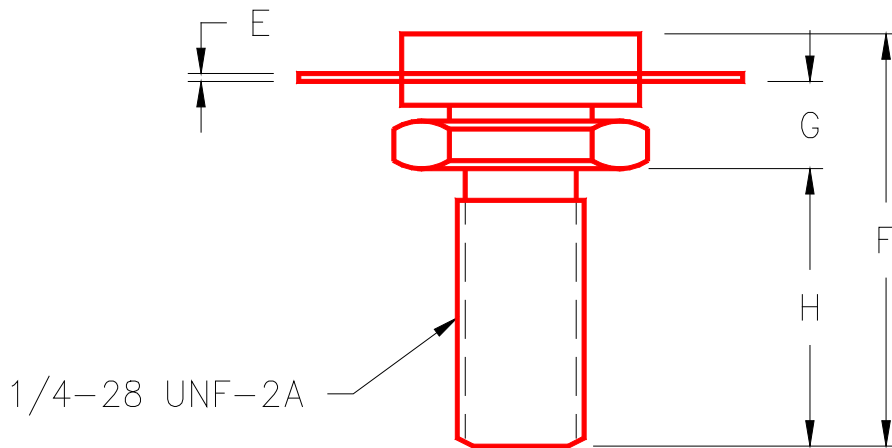

# PACKAGE STYLE M164

	MINIMUM INCHES/MM	MAXIMUM INCHES/MM		MINIMUM INCHES/MM	MAXIMUM INCHES/MM
A	.220/5,59	.230/5,84			
B		1.050/26,67			
C	.545/13,84	.555/14,10			
D	.495/12,57	.505/12,83			
E	.003/0,08	.007/0,18			
F		.810/20,57			
G	.185/4,70	.198/5,03			
H	.497/12,62	.530/13,46			