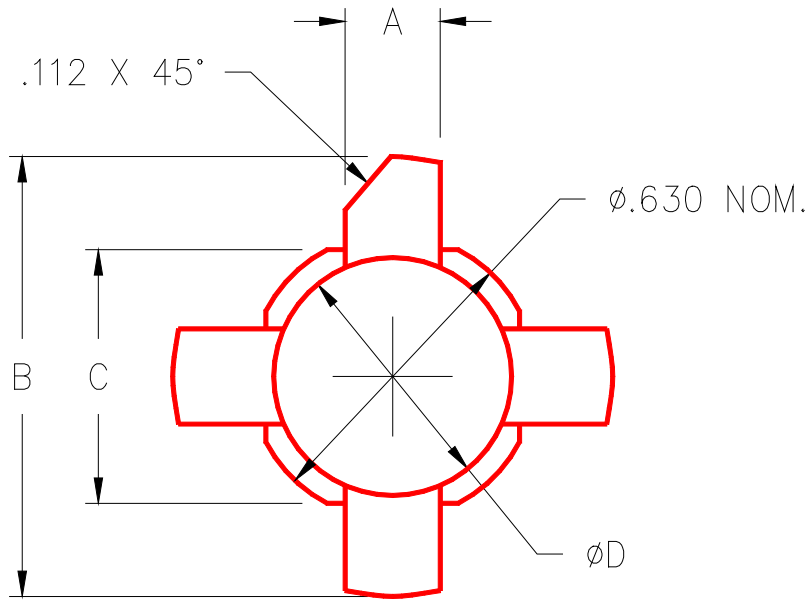

# PACKAGE STYLE M164

	MINIMUM INCHES/MM	MAXIMUM INCHES/MM		MINIMUM INCHES/MM	MAXIMUM INCHES/MM
A	.220/5,59	.230/5,84			
B		1.050/26,67			
C	.545/13,84	.555/14,10			
D	.495/12,57	.505/12,83			
E	.003/0,08	.007/0,18			
F		.810/20,57			
G	.185/4,70	.198/5,03			
H	.497/12,62	.530/13,46			