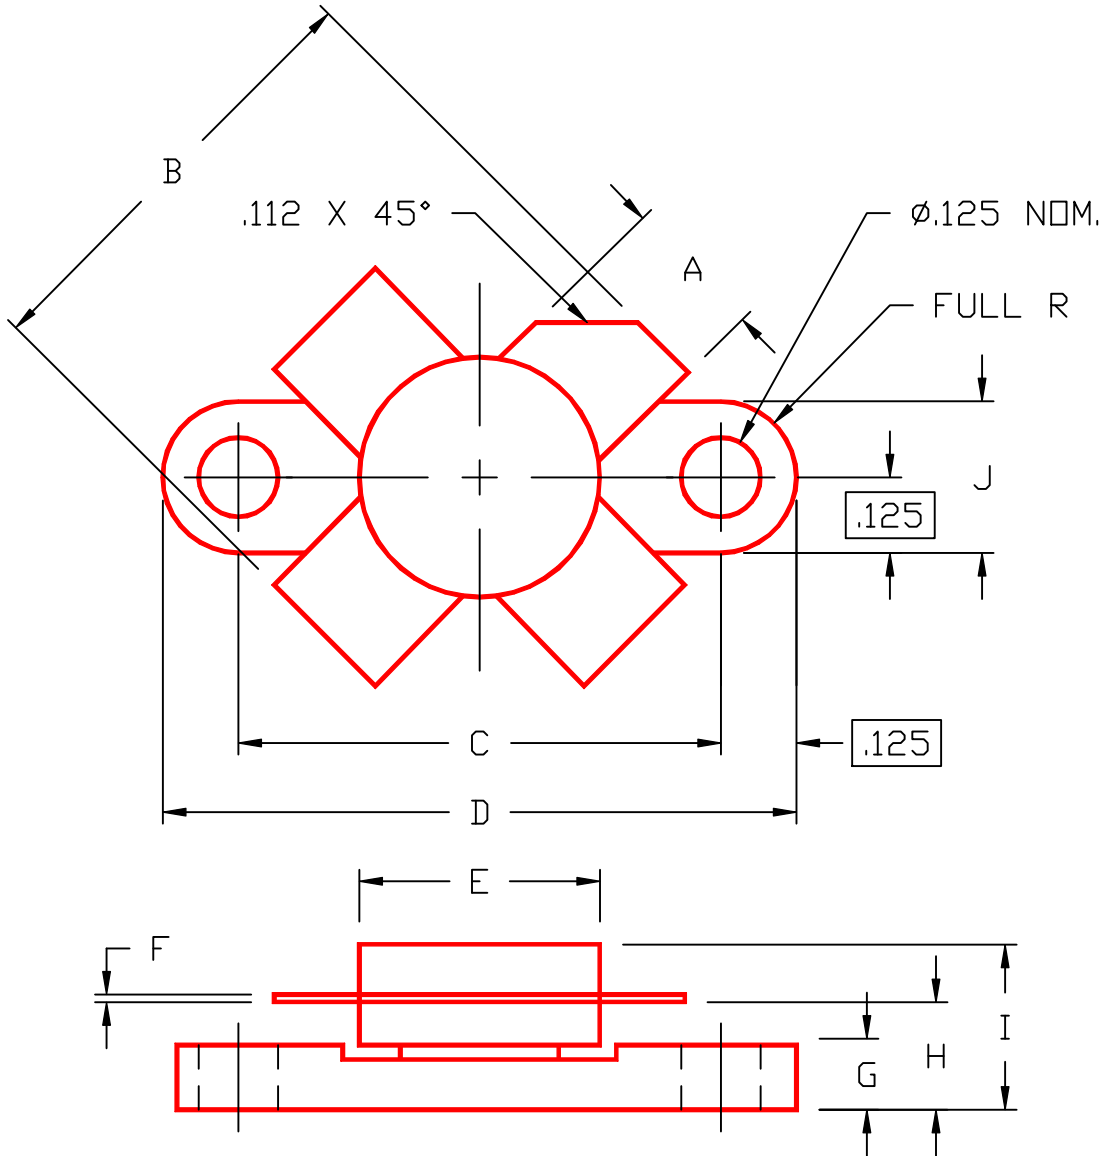

PACKAGE STYLE M113

	MINIMUM INCHES/MM	MAXIMUM INCHES/MM		MINIMUM INCHES/MM	MAXIMUM INCHES/MM
A	.220/5,59	.230/5,84	I		.260/7,11
B	.785/19,94		J	.240/6,10	.255/6,48
C	.720/18,29	.730/18,54			
D	.970/24,64	.980/24,89			
E		.385/9,78			
F	.004/0,10	.006/0,15			
G	.085/2,16	.105/2,67			
H	.160/4,06	.180/4,57			