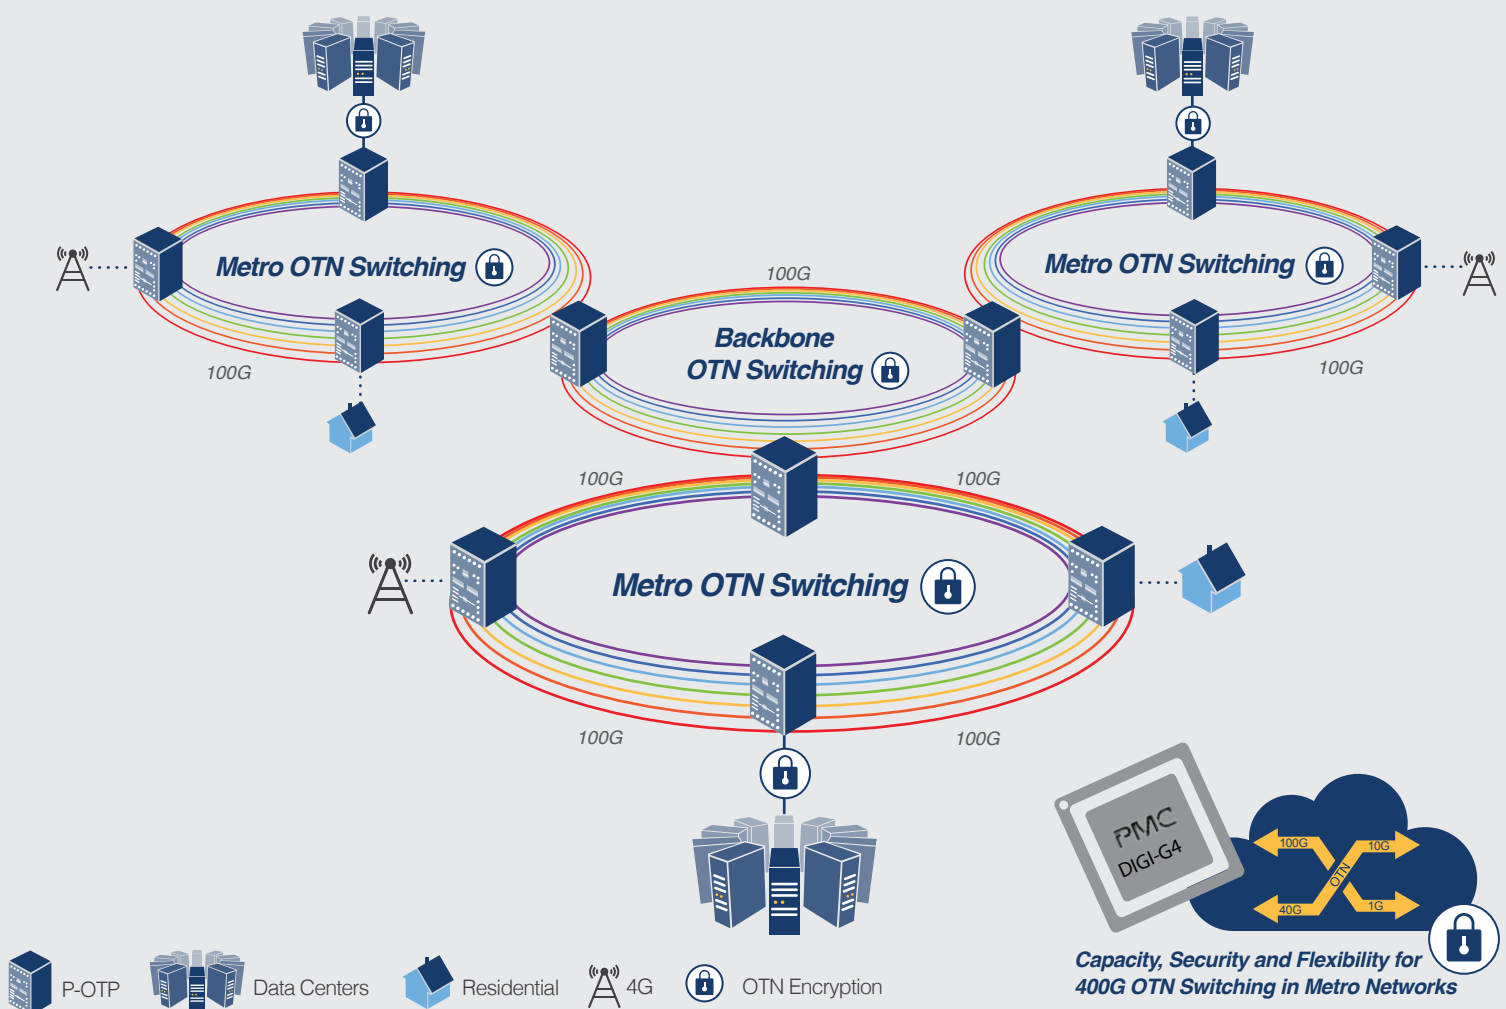

OTN SWITCHING

A NETWORK TRANSFORMATION REVEALED

Influx of IP video & data center/cloud traffic is **stressing metro networks** and driving the need for **100G**

Metro traffic will grow

2X
by 2017 *

Cloud workloads require secure

100G

connectivity between data centers

400G + OTN SWITCHING

Metro/Backbone transport network architecture of choice for **9 of the top 10** communications service providers

Increases fiber capacity by 10X

Virtualizes network capacity

40%+ more bandwidth efficient

Makes 100G economical

Visit www.microsemi.com to learn more about DIGI-G4 and how it can transform your network.